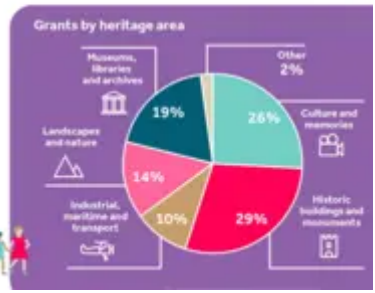

## Art installation at the Queering Spires exhibition

## of the Year

**£50m**  
Heritage Emergency Fund  
awarded more than  
**950 grants**

ers in heritage

Heritage Emergency Fund supports hundreds of organisations across the UK