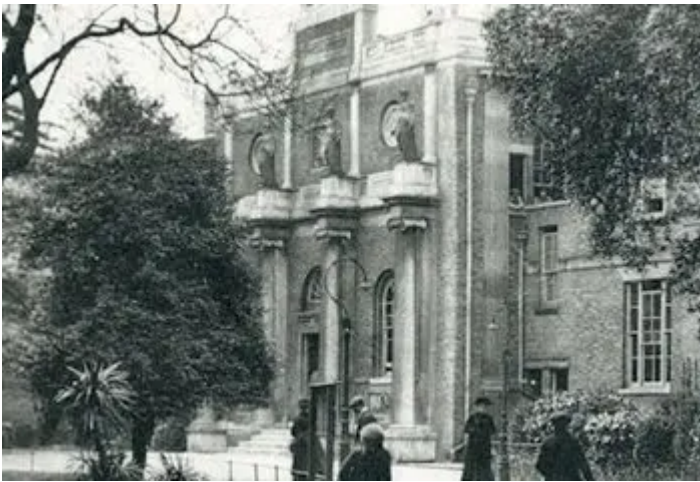

HLF contributed more than £1million to a £7m project that has made possible the restoration of Soane's private apartments and architectural model room, a new temporary exhibition gallery and shop and the reinstatement of a number of rooms and the original kitchens that had been closed to the visiting public.

Welcoming more visitors

Improved circulation means the four-storey town house can now welcome 33% more visitors and display more of Soane's captivating collection, some being seen for the first time since Soane's death in 1837.

HLF is also supporting the museum by contributing £2m to an endowment programme designed to secure its long-term future.

ddordeb hefyd mewn ...

[Grant awarded to Sir John Soane's London 'party house'](#)