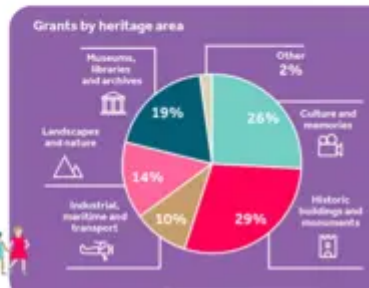

## Towner Art Gallery, East Sussex

Nearly [£2m of National Lottery funding](#) enabled Towner Art Gallery to relocate to a new building near Eastbourne's seafront back in 2009. The free-to-enter gallery aims to support and transform local communities through art. In 2017, a £52,400 grant from The National Heritage Memorial Fund enabled the gallery to acquire *Beachy Head*, 1939 – an iconic Eric Ravilious watercolour of the nearby chalk headland.

The winners appeared in a [live video](#) this morning to discuss their museums and what the prize will mean to their organisations and their future.

ddordeb hefyd mewn ...

[Art installation at the Queering Spires exhibition](#)

Project of the Year

**£50m**  
Heritage Emergency Fund  
awarded more than  
**950 grants**

Workers in heritage

Heritage Emergency Fund supports hundreds of organisations across the UK